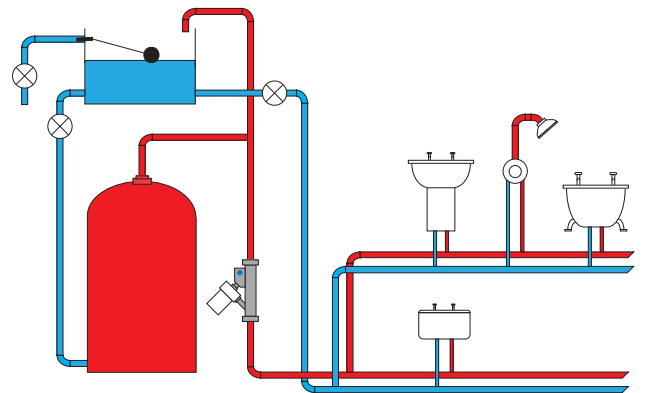

IN LINE MICRO PUMP SHOWER POWER BOOSTER

Cost Effective Solution to Low Pressure & Poor Flow Rates

Suitable for all systems, our quiet In Line Micro Pump will boost the pressure and flow for every tap or shower in the house. The In Line design means installers can fit the pump in tight spaces and wherever is most convenient.

- ✓ Quiet, Retro-fit, Automatic In Line Pump
- ✓ Award winning & 100s of 5 Star Trustpilot Reviews
- ✓ Suitable for all plumbing systems
- ✓ Quick & easy to install with minimal disruption
- ✓ Invented, Developed & Manufactured in the UK